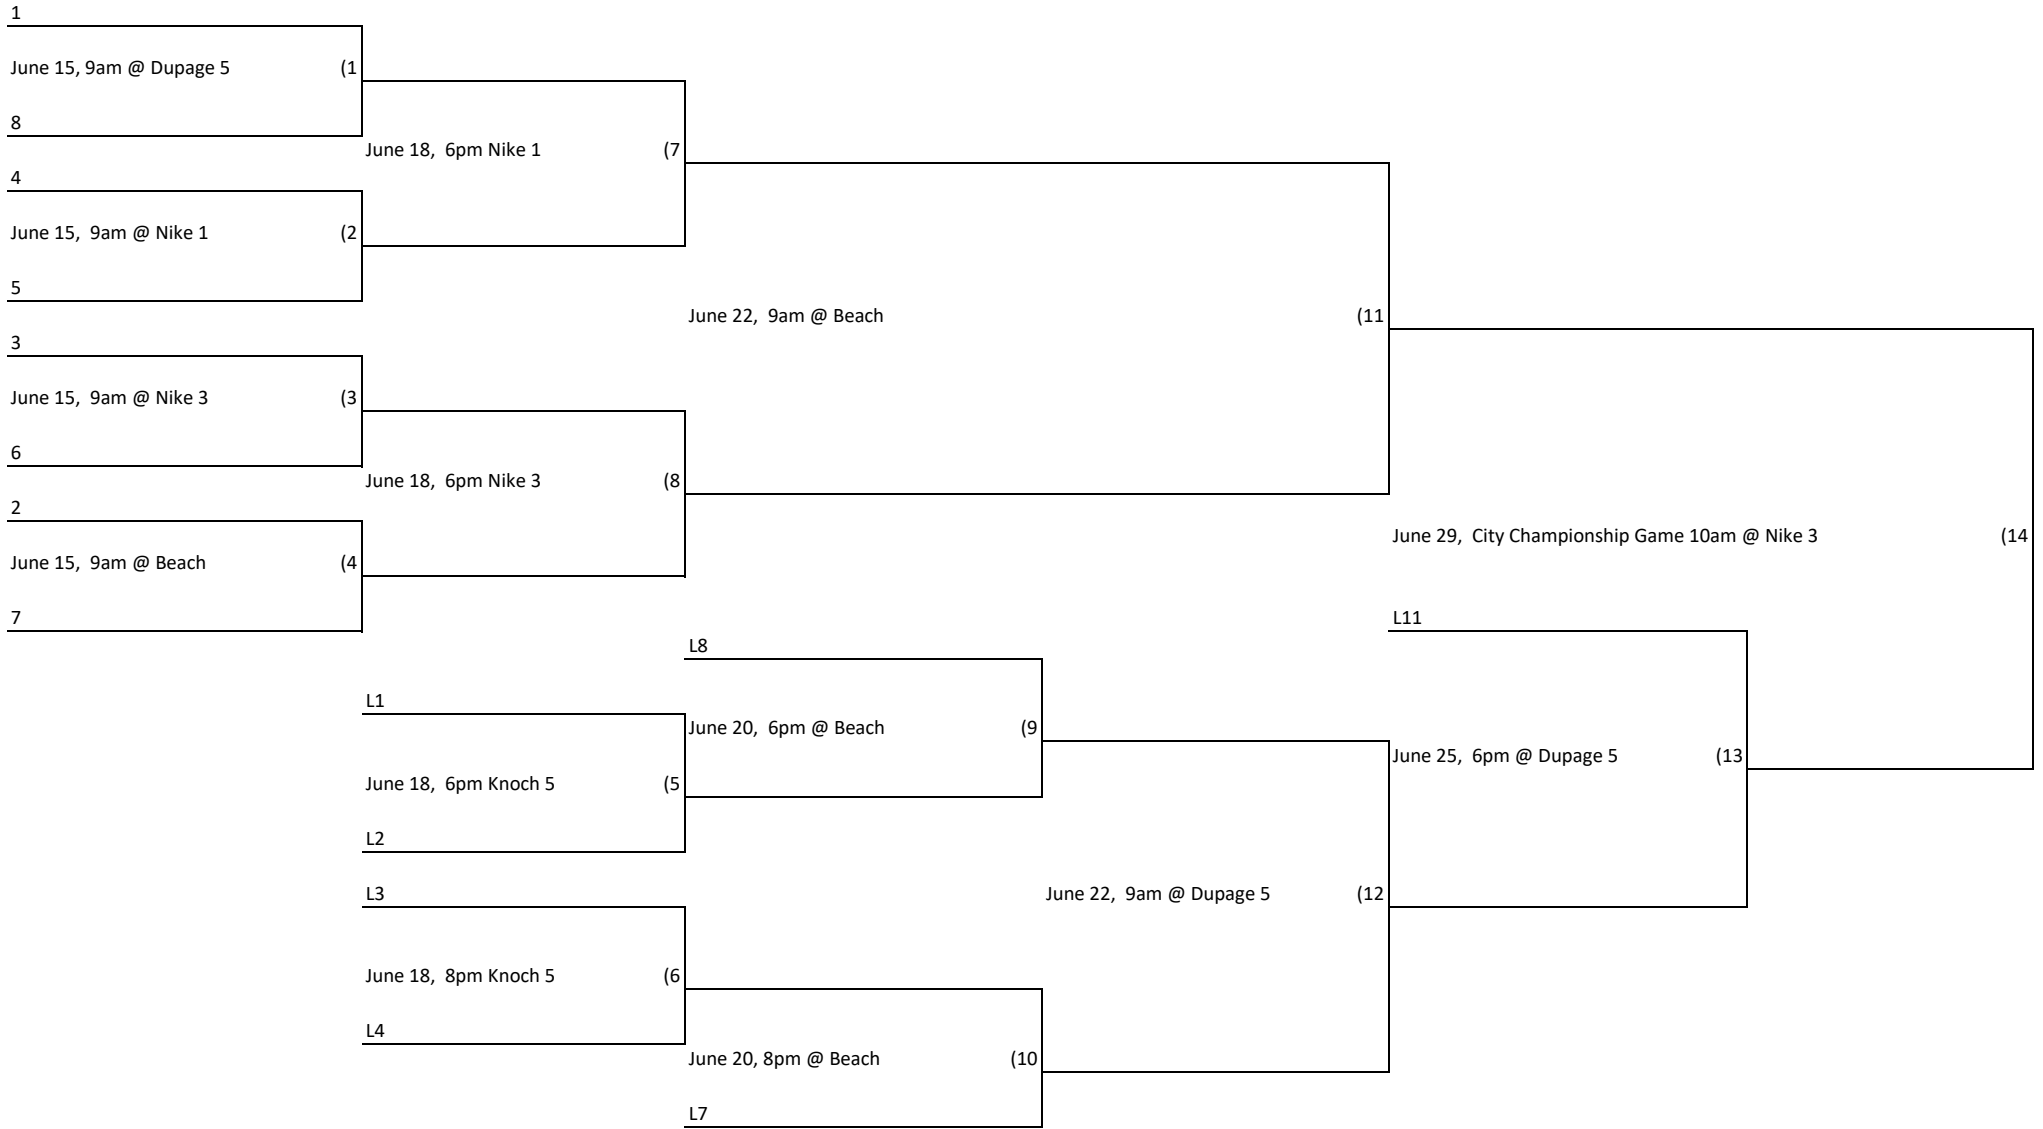

2024 Supreme AA Playoff Bracket

Top team from each league (CL, NL, RL)

Next 5 best teams based on record

Tie Breakers: 1) Head to head* 2) Runs allowed in the season 3) Coin toss

*in the case of a 3 way tie (or more), tie breaker goes directly to runs allowed in the season

NLLB reserves the right to make any changes in this bracket structure as the Board of Directors deems necessary