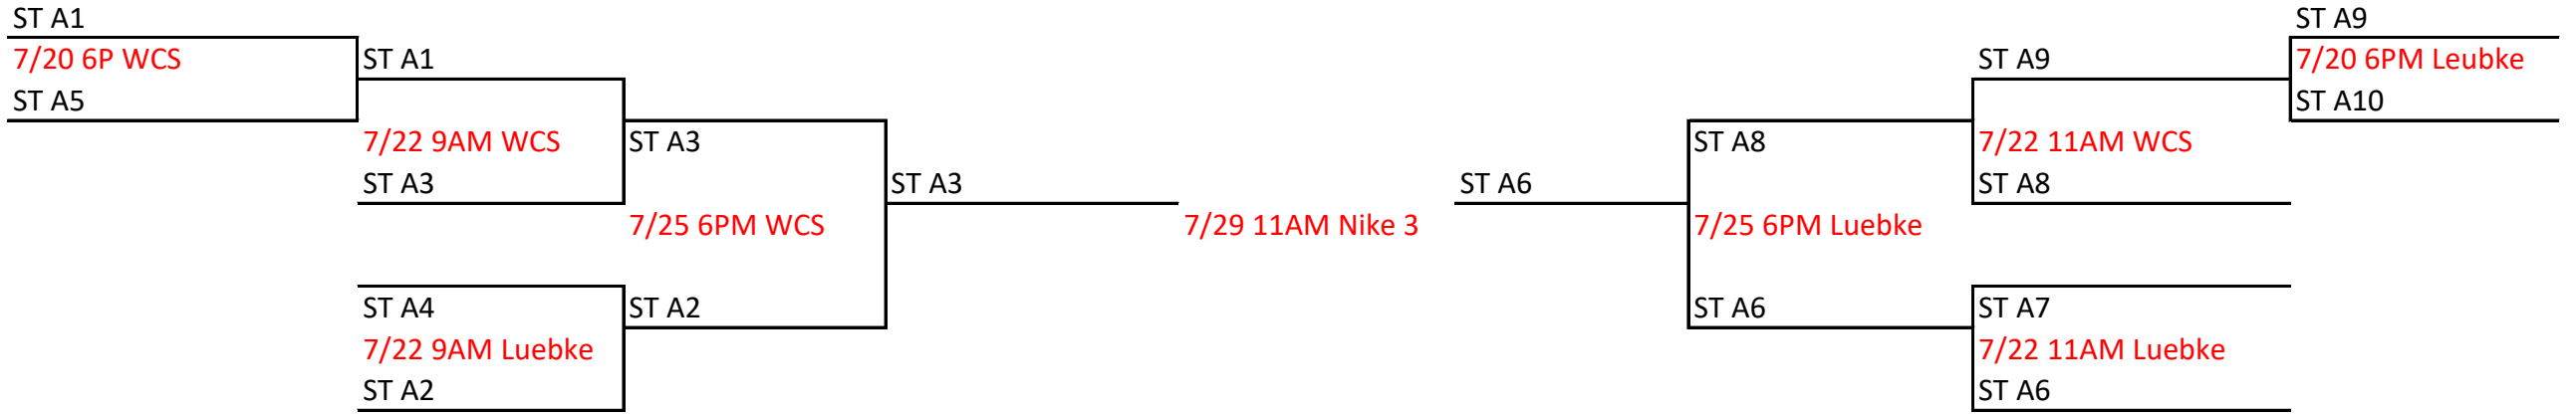

2017 A Summer Tournament

Division A

Team	Seed
ST A3	1
ST A4	2
ST A2	3
ST A1	4
ST A5	5

Division B

Team	Seed
ST A8	1
ST A7	2
ST A6	3
ST A9	4
ST A10	5